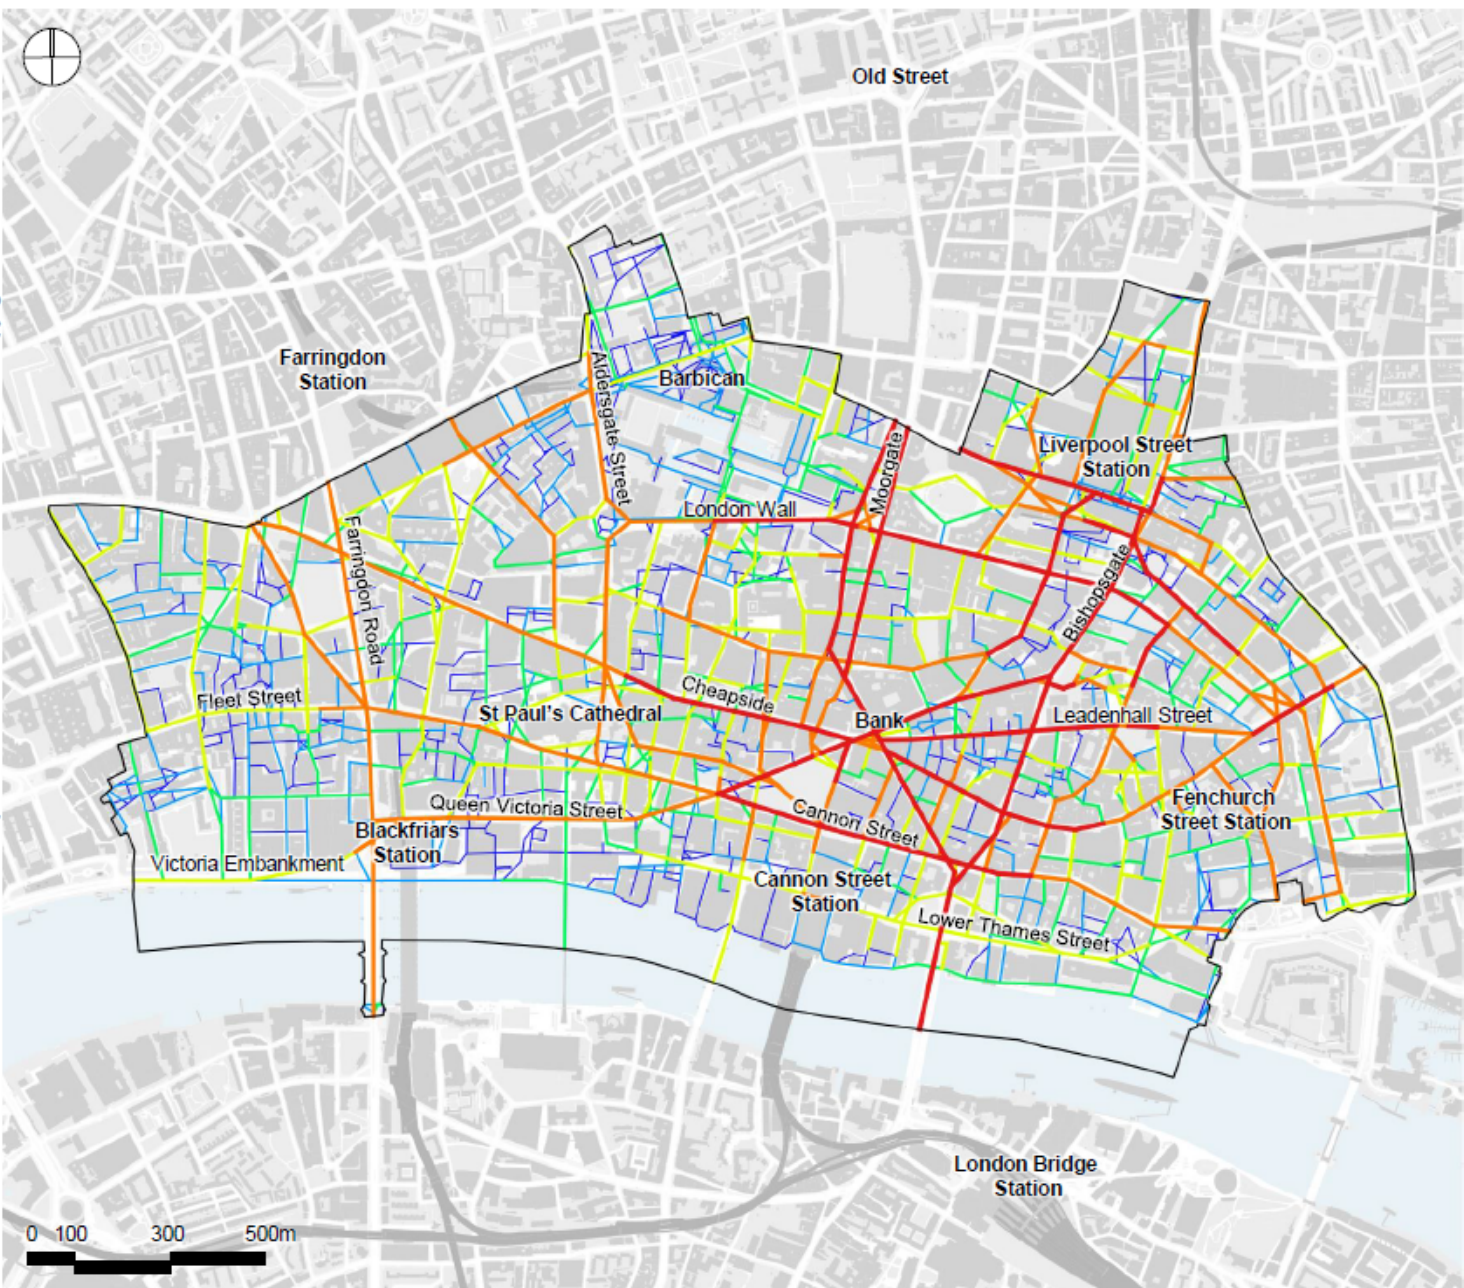

# 2026 morning peak model

Crown copyright. OS Licence No 0100192252

Pedestrian Movement Model Prediction 07:00-10:00 period

**Pedestrian movement**  
people per hour

- ↔ 2,000 - above
- ↔ 1,000 - 2,000
- ↔ 500 - 1,000
- ↔ 250 - 500
- ↔ 100 - 250
- ↔ 0 - 100

▭ City of London Boundary